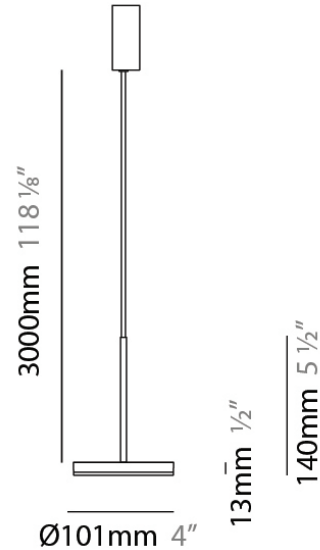

BELLA SUSPENSION

D81667R9-TIM

PROJECT _____

TYPE _____

NOTES _____

QUANTITY _____

DATE _____

GENERAL

Series: Bella

Brand: Panzeri

Division: Design

Mounting Type: Suspension

Mounting Location: Ceiling

Subcategory: Pendant

PHYSICAL

Shape: Round

Diameter (mm): 101

Diameter (in): 4

Height (mm): 13

Height (in): 1/2

Max. Overall Height (mm): 3013

Max. Overall Height (in): 118 5/8

Light Distribution: Direct

Weight (kg): 0.54501

Weight (lbs): 1.2

Diffuser: Acrylic Diffuser With Matt Finish

Fixture Material: Aluminum Die Cast

Cable Details: 3000mm / 118 1/8" Cable

ELECTRICAL

Lamp Type: LED

Input Wattage (W): 6.5

Total Output Wattage (W): 4.5

Dimming: Non-Dimmable

Driver Included: Yes

Driver Location: Integrated

Driver Type: Constant Voltage - Universal

Driver Class: Class 2

Input Voltage (V): 120 - 277

LED

Color Temperature (°K): 2700

Max. Delivered Lumen (lm): 388

CRI: >90 CRI

Lamp Life (hrs): 50000

OPTICAL

RATINGS AND CERTIFICATIONS

Certified By: CSA Certified to UL and CSA Standards

IP rating: IP40