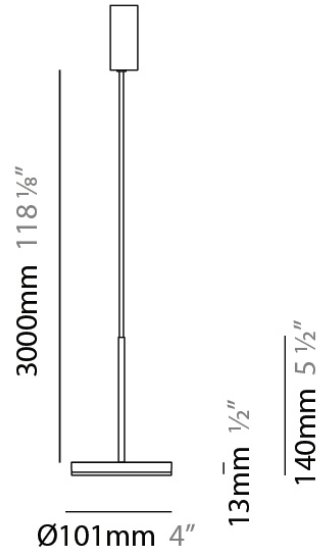

BELLA SUSPENSION

D81667R9-BRZ

PROJECT _____

TYPE _____

NOTES _____

QUANTITY _____

DATE _____

GENERAL

Series: Bella

Brand: Panzeri

Division: Design

Mounting Type: Suspension

Mounting Location: Ceiling

Subcategory: Pendant

PHYSICAL

Shape: Round

Diameter (mm): 101

Diameter (in): 4

Height (mm): 13

Height (in): 1/2

Max. Overall Height (mm): 3013

Max. Overall Height (in): 118 ⁵/₈

Light Distribution: Direct

Weight (kg): 0.54501

Weight (lbs): 1.2

Diffuser: Opal - Acrylic

Fixture Material: Aluminum Die Cast

Cable Details: 3000mm / 118 1/8" Cable

ELECTRICAL

Lamp Type: LED

Input Wattage (W): 6.5

Total Output Wattage (W): 4.5

Dimming: Non-Dimmable

Driver Included: Yes

Driver Location: Integrated

Driver Type: Constant Voltage - Universal

Driver Class: Class 2

Input Voltage (V): 120 - 277

LED

Color Temperature (°K): 2700

Max. Delivered Lumen (lm): 388

Nominal Lumen (lm): 460

CRI: >90 CRI

Lamp Life (hrs): 50000

OPTICAL

RATINGS AND CERTIFICATIONS

Certified By: CSA Certified to UL and CSA Standards

IP rating: IP40